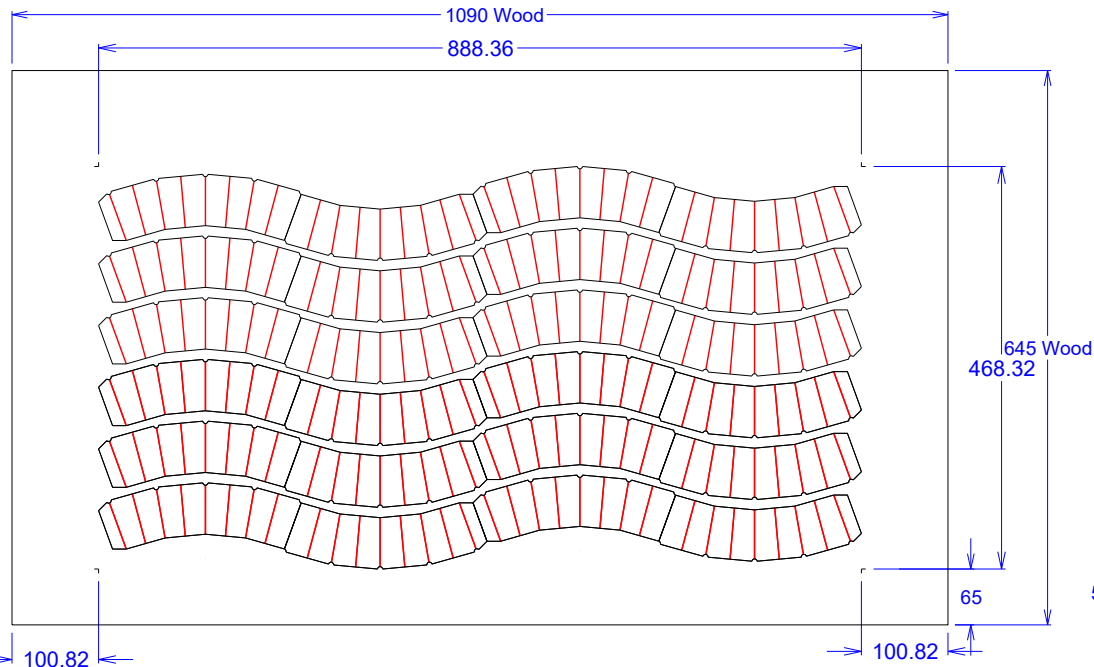

8 Oz Sleeve Cup

235x59 mm

Cutting Direction

8 Oz Sleeve Cup

235x59 mm